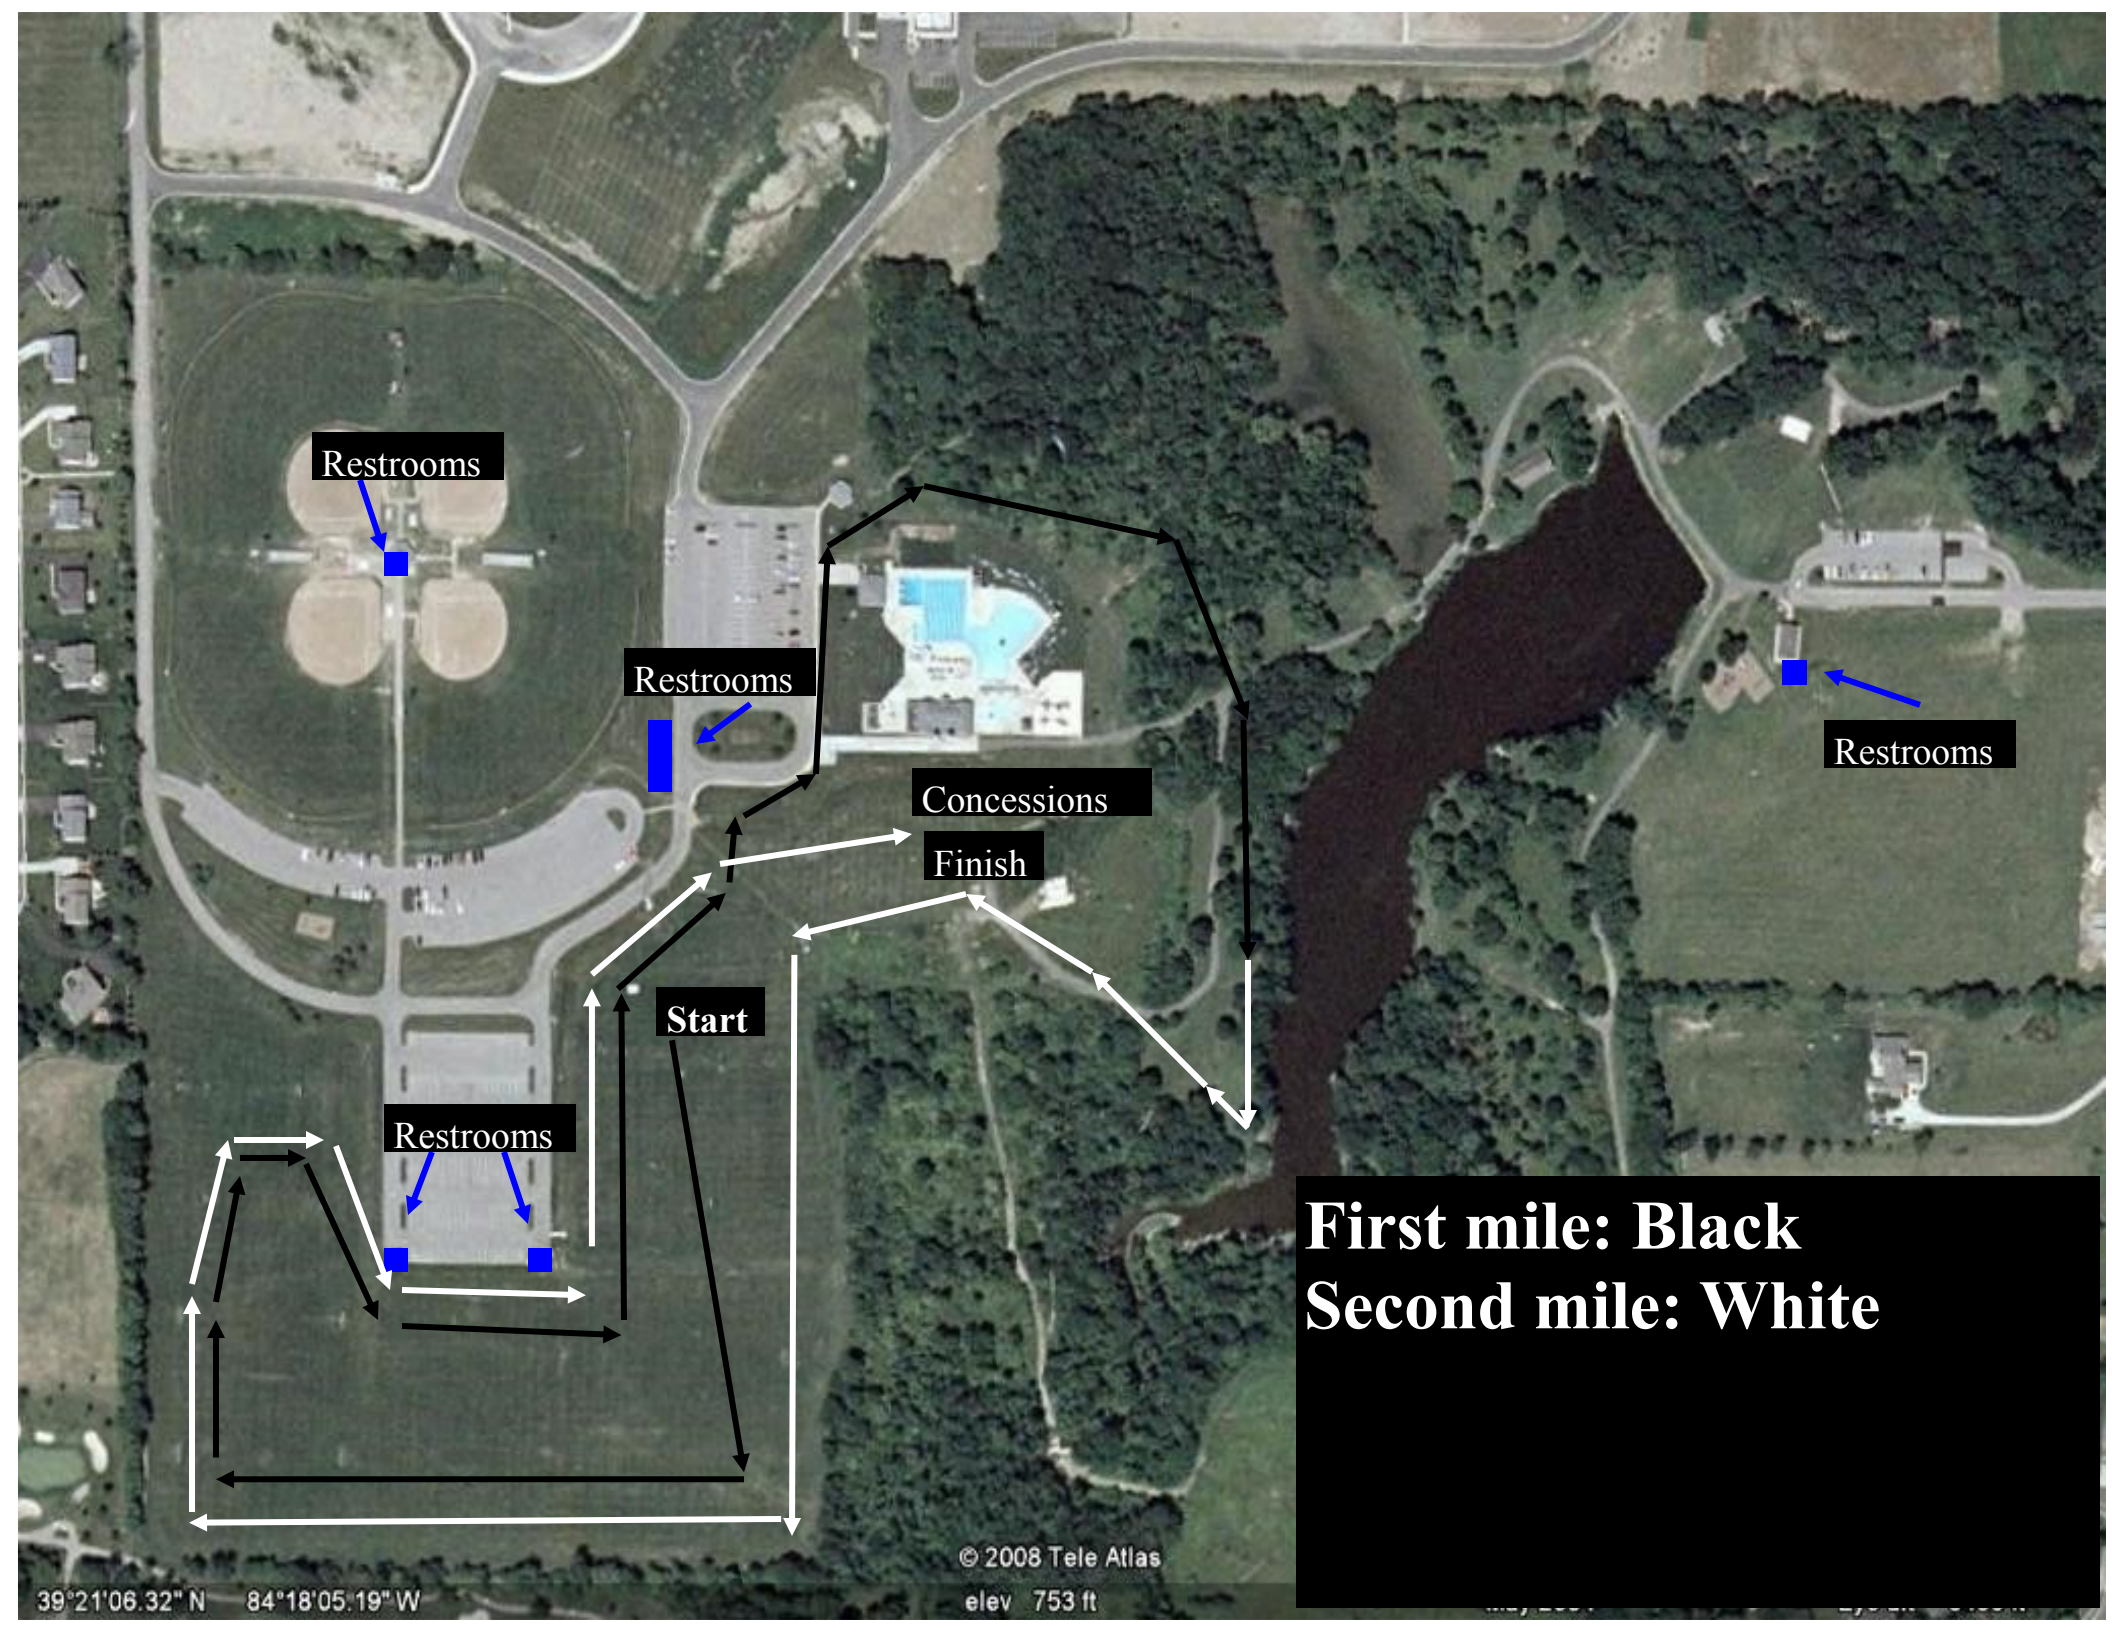

Mason Invitational-High School Course

Restrooms

Restrooms

Concessions

Finish

Start

Restrooms

Restrooms

First mile: Black
Second mile: White

39°21'06.32" N 84°18'05.19" W

© 2008 Tele Atlas
elev 753 ft