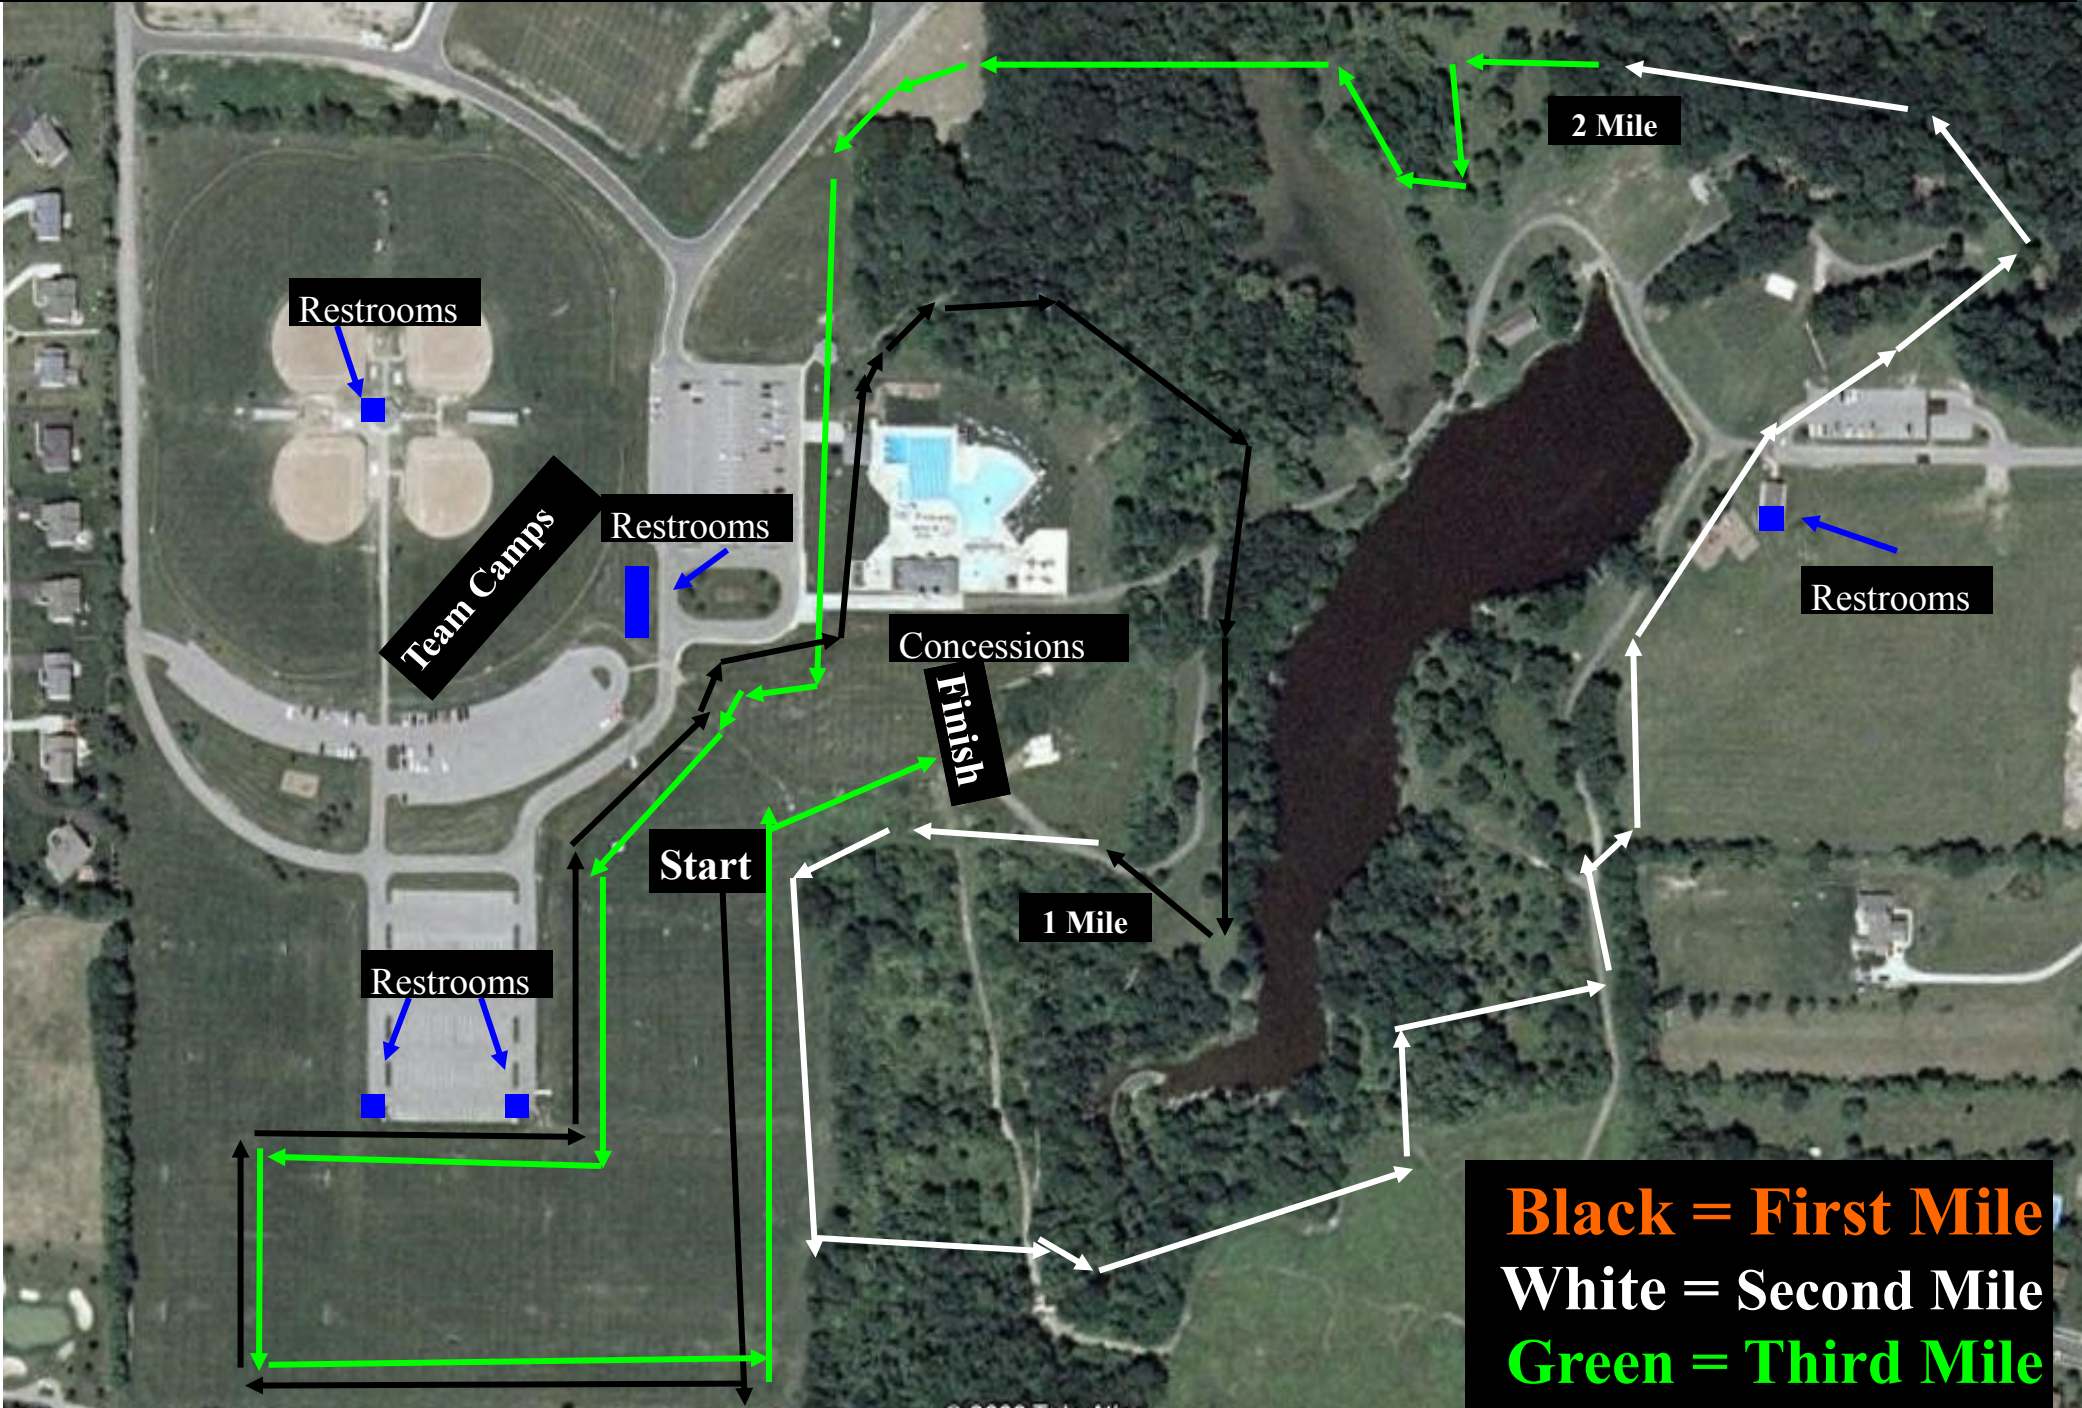

Mason Invitational-High School Course

Restrooms

Restrooms

Concessions

Finish

Start

Restrooms

Restrooms

First mile: Black
Second mile: White

39°21'06.32" N 84°18'05.19" W

© 2008 Tele Atlas
elev 753 ft